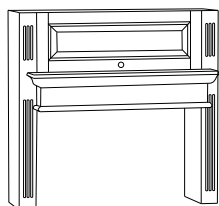

ELI20212	Gourmet hette Br.120 H:120,8 cm malt MDF m/spor, for 40mm plate
ELI40212	Gourmet hette Br.140 H:120,8 cm malt MDF m/spor, for 40mm plate
ELI20214	Gourmet hette Br.120 H:120,8 cm eik/beiset & malt eik m/spor, for 40mm plate
ELI40214	Gourmet hette Br.140 H:120,8 cm eik/beiset & malt eik m/spor, for 40mm plate
ELI20312	Gourmet hette Br.120 H:121,8 cm malt MDF m/spor, for 30mm plate
ELI40312	Gourmet hette Br.140 H:121,8 cm malt MDF m/spor, for 30mm plate
ELI20314	Gourmet hette Br.120 H:121,8 cm eik/beiset & malt eik m/spor, for 30mm plate
ELI40314	Gourmet hette Br.140 H:121,8 cm eik/beiset & malt eik m/spor, for 30mm plate